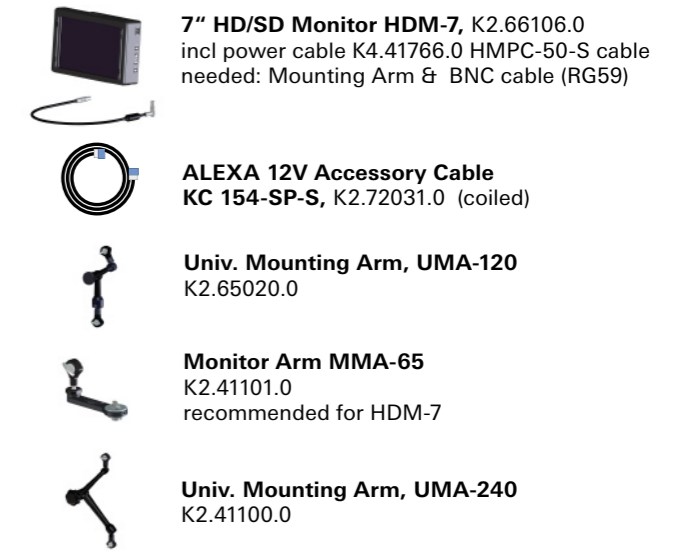

ALEXA Plus 4:3 Pro Set: KB.71750.D includes:
ALEXA Plus 4:3 Camera Set (K0.71150.D)
SxS PRO Card Set 5x 64GB (K0.71011.0)
ALEXA Ethernet/RJ-45 Cable KC-153-S (K2.72021.0)
ALEXA 12V Accessory Cable KC 154-SP-S (K2.72031.0)
Handle Extension Block HEB-2 (K2.72015.0)
Shoulder Pad SP-4 (K2.72083.0)
Viewfinder Extension Bracket VEB-1 (K2.72000.0)
Viewfinder Cable Medium KC 151-S (K2.72013.0)
Bridge Plate Adapter BPA-1 (K2.72001.0)
Leveling Block LB-1 (K2.72017.0)

No upgrade possible from ALEXA Plus to ALEXA Plus 4:3

For more details and sets please see price-list

Power Supply & Battery Adapter

Power Cable
KC-20 K2.41966.0,
KC-29 K2.44693.0 (coiled)

26V power supply NG 12/26 R
K2.47351.0

Battery Adapter Back for V Mount, BAB-V K2.72010.0

Battery Adapter Back for Gold Mount, BAB-G K2.72003.0

Battery Adapter Top for V Mount, BAT-V K2.72011.0

Battery Adapter Top for Gold Mount, BAT-G K2.72006.0

Monitor

7" HD/SD Monitor HDM-7, K2.66106.0
incl power cable K4.41766.0 HMPC-50-S cable needed: Mounting Arm & BNC cable (RG59)

ALEXA 12V Accessory Cable KC 154-SP-S, K2.72031.0 (coiled)

Univ. Mounting Arm, UMA-120
K2.65020.0