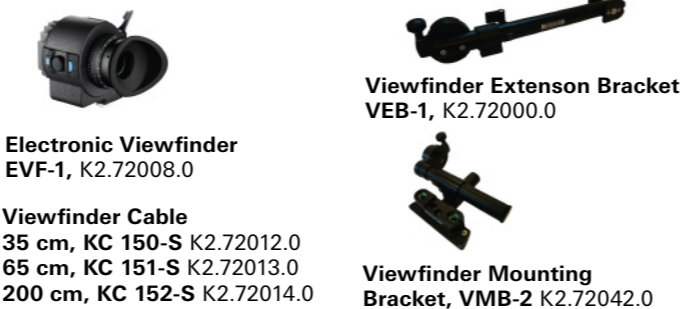

Viewfinder System

Electronic Viewfinder EVF-1, K2.72008.0

Viewfinder Cable
35 cm, KC 150-S K2.72012.0
65 cm, KC 151-S K2.72013.0
200 cm, KC 152-S K2.72014.0

Viewfinder Extension Bracket VEB-1, K2.72000.0

Viewfinder Mounting Bracket, VMB-2 K2.72042.0

Recording & Software

Anamorphic De-squeeze License K2.72067.0

120 FPS

ALEXA High Speed License K2.72076.0

SxS PRO card, 64 GB
K2.72078.0

SD card, 2GB
K2.72018.0