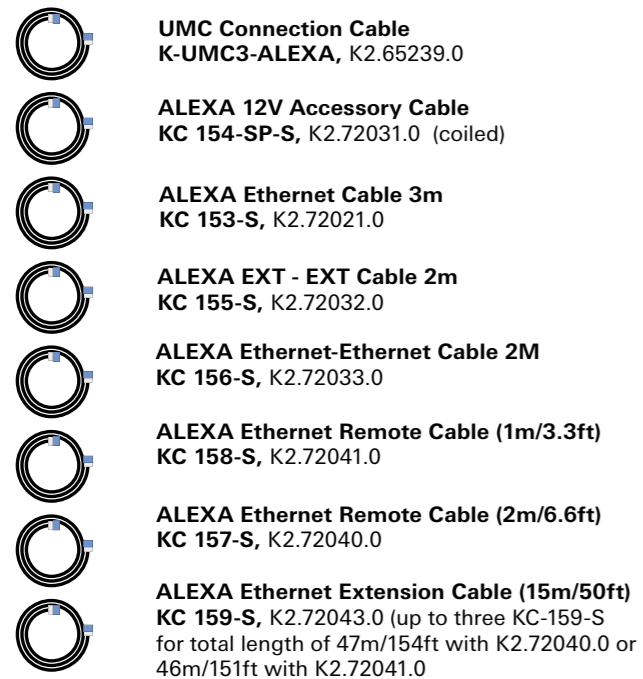

Extension for Handgrip
K2.47136.0

Handle Extension Block HEB-1
K4.65107.0

Handle Extension Block HEB-2
K2.72015.0

Ultrasonic Distance Measure UDM-1 Set
K0.60055.0
Cable UDM-ALEXA
K2.65261.0

Ext Distribution Box EDB-1
K2.72038.0

Remote Control Unit RCU-4, K2.72036.0
(incl. ALEXA Ethernet Remote Cable (2m/6.6ft) cable KC 157-S K2.72040.0)

Case for ALEXA
K2.72030.0

Cables

UMC Connection Cable K-UMC3-ALEXA, K2.65239.0

ALEXA 12V Accessory Cable KC 154-SP-S, K2.72031.0 (coiled)